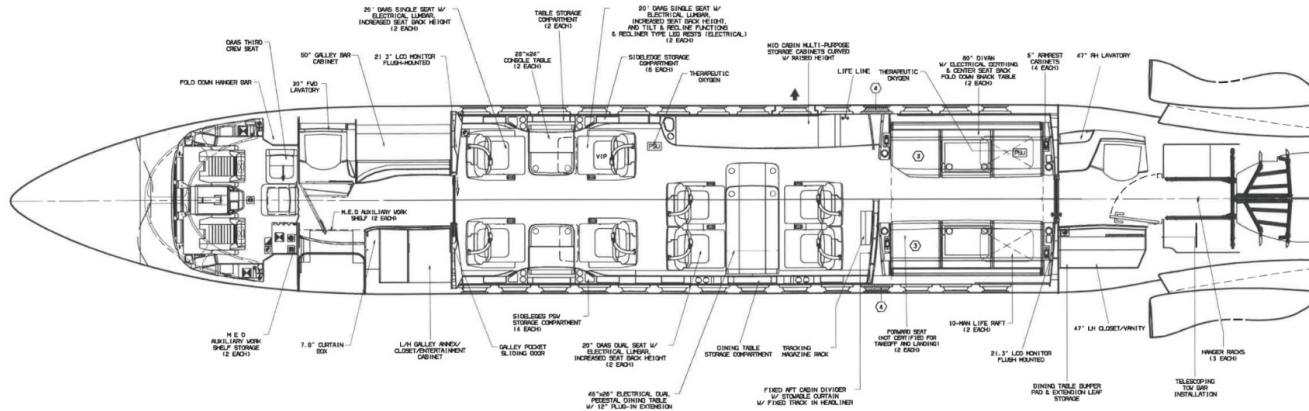

2018 FALCON 7X

INTERIOR CUSTOM FOURTEEN (14) PASSENGER INTERIOR WITH FALCON CABIN MANAGEMENT AND HIGH-SPEED WI-FI

<u>FWD CABIN</u>	FOUR (4) PLACE CLUB
<u>MID CABIN</u>	FOUR (4) PLACE CONFERENCE GROUP OPPOSING CRENDENZA
<u>AFT CABIN</u>	DUAL THREE (3) PLACE OPPOSING DIVANS
<u>LAVATORY</u>	FORWARD CREW LAV, AFT EXECUTIVE LAV
<u>GALLEY</u>	FORWARD WITH MICROWAVE OVEN, CONVECTION OVEN, & COFFEEMAKER

EXTERIOR CUSTOM EXTERIOR DESIGN

Specifications and/or descriptions are provided as introductory information only and do not constitute representations and warranties. Verification of specifications remain the sole responsibility of the buyer. Aircraft is subject to prior sale.