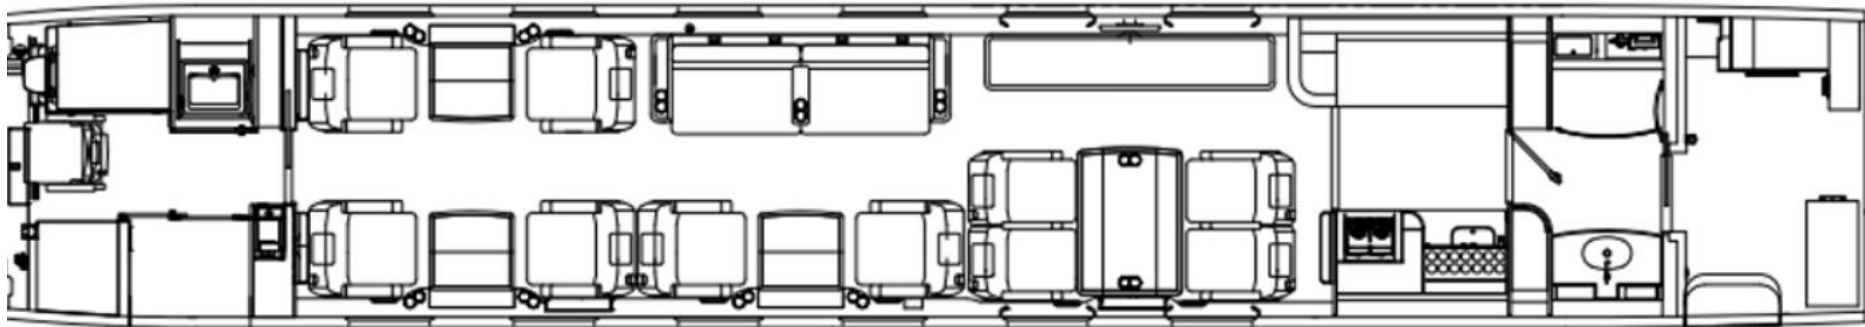

2008 GULFSTREAM G450

INTERIOR: REFURBISHED IN DECEMBER 2021 - 14 PASSENGER CONFIGURATION WITH AFT GALLEY

FWD CABIN TWO (2) PLACE CONFERENCE GROUPS OPPOSITE EACH OTHER
MID CABIN FOUR (4) SEAT DIVAN OPPOSITE TWO (2) PLACE CONFERENCE GROUP
AFT CABIN FOUR (4) PLACE CONFERENCE GROUP
LAV FWD AND AFT

COMMUNICATION & ENTERTAINMENT

AIRSHOW 4000

GULFSTREAM CABINVIEW

CABIN AMENITIES

SATELLITE TELEPHONE, CABIN SPEAKERS, AIRSHOW SYSTEM, FULL-SERVICE GALLEY (OVEN, MICROWAVE, COFFEE MAKER, COOL AIR CABINET)

ADVANCED SAFETY EQUIPMENT

AUTOMATIC DEPENDENT SURVEILLANCE BROADCAST (ADS-B OUT), HONEYWELL WU-880 WEATHER RADAR, EMERGENCY VISION SYSTEM (EVS)

Specifications and/or descriptions are provided as introductory information only and do not constitute representations and warranties. Verification of specifications remain the sole responsibility of the buyer. Aircraft is subject to prior sale.