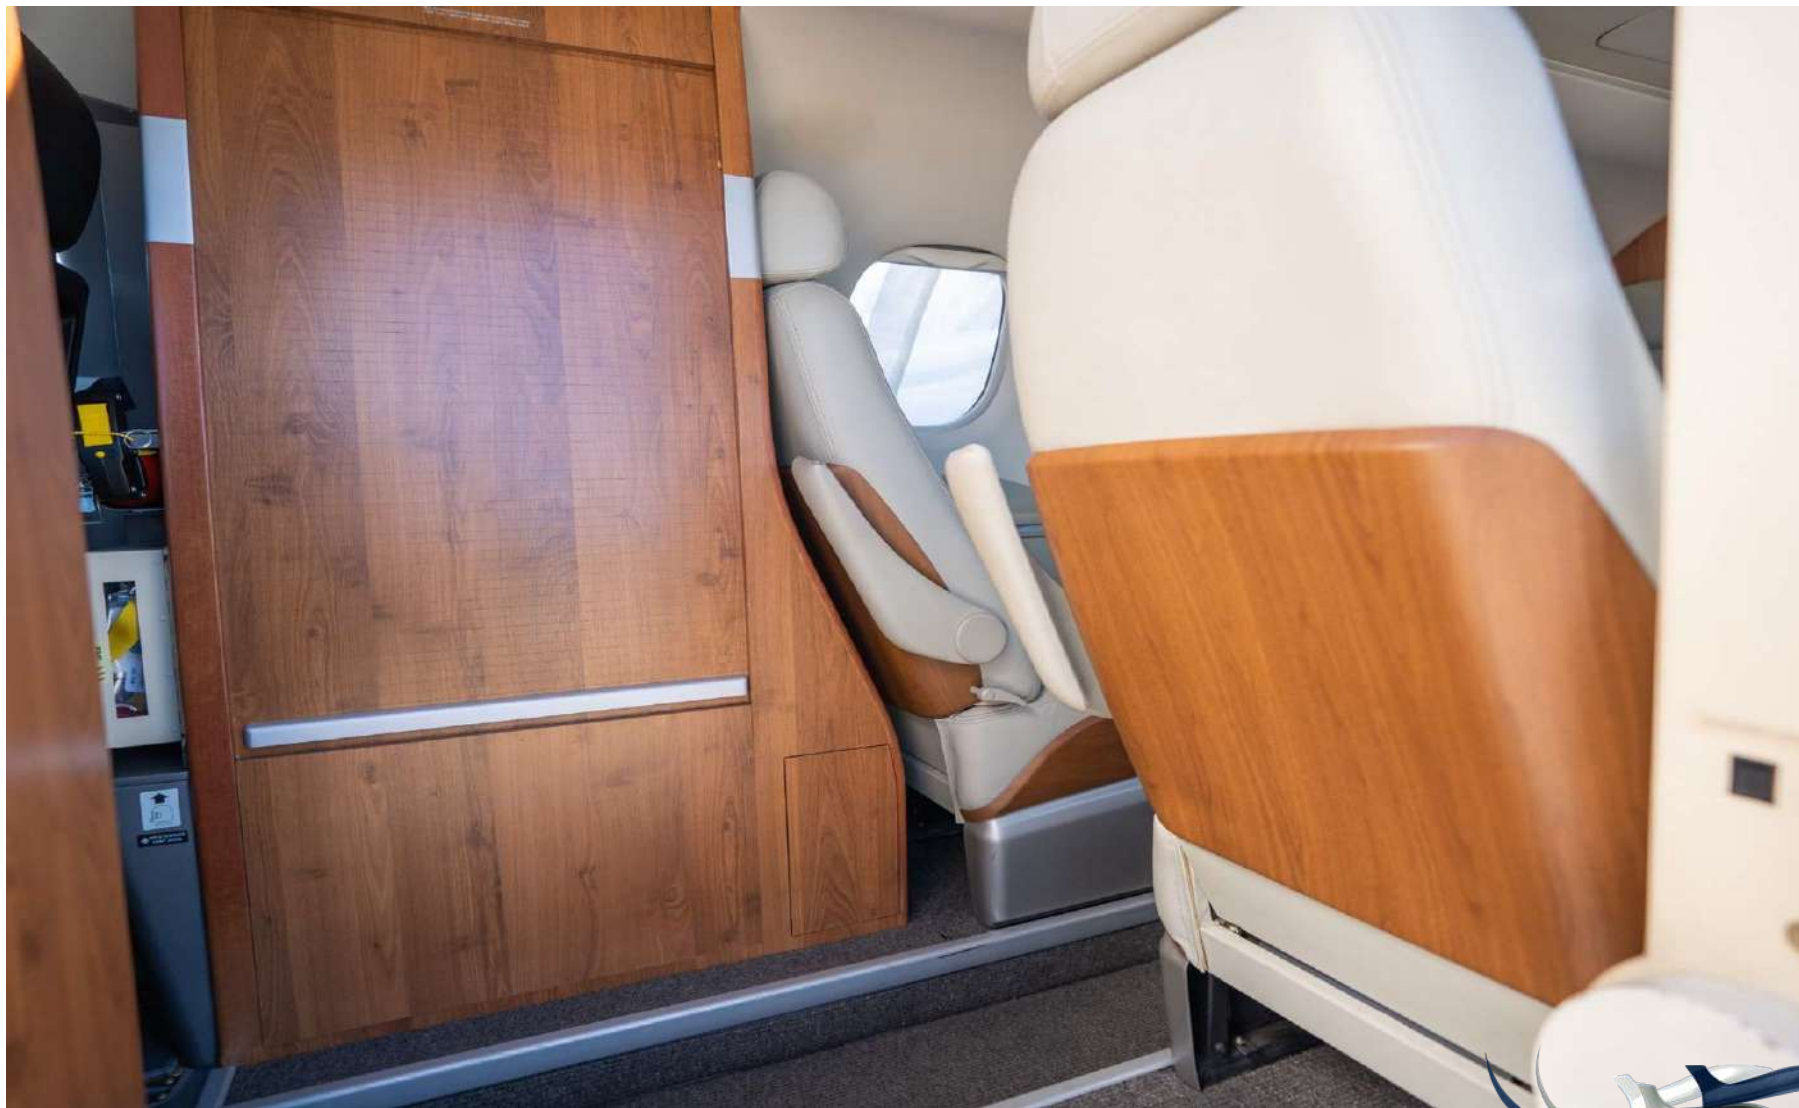

2009 EMBRAER PHENOM 100

EQUUS GLOBAL AVIATION
U.S +1 (954) 866-0565
SALES@EQUUSGLOBALAVIATION.COM